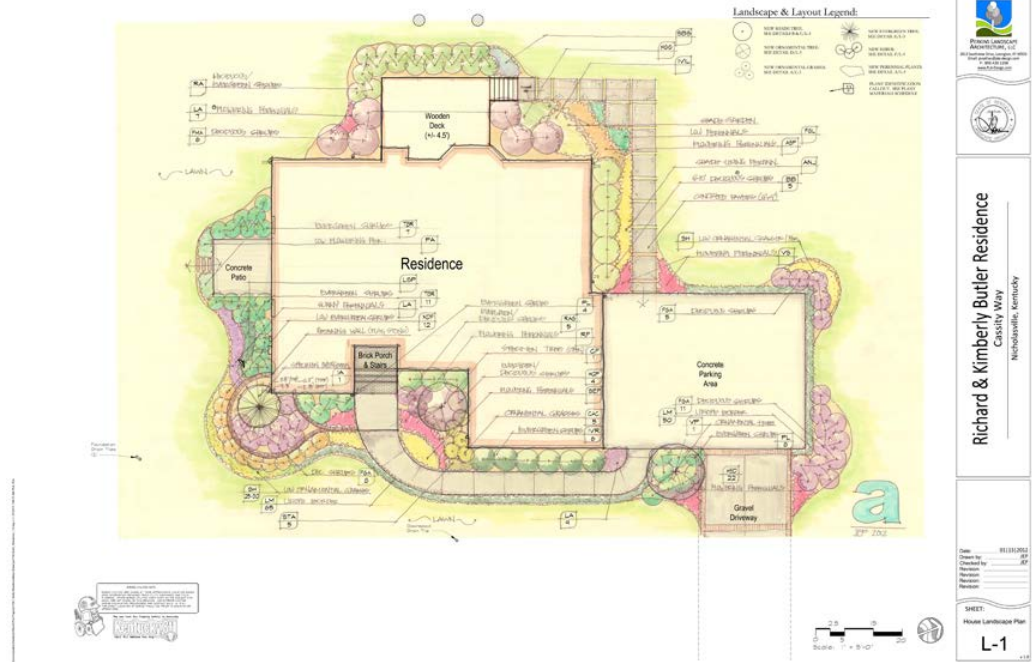

## Landscape Design + Tree Planting Master Plan

**LOCATION**

Cassity Way  
Nicholasville, KY

**CONTACT/OWNER**

Richard & Kimberly Butler

**CONSTRUCTION COST**

Unknown-Owner Performed

**COMPLETION**

Design: 2012

**Project Description:**

The Owner contacted PLA to work with him to provide a tree planting plan for his 5 acre residential lot with brand new home. The property contained no landscape plantings aside from sodded lawn and existing farm fence-line trees. The scope of work included a native tree planting master plan, home landscape planting plan (shown), landscape planting details, and a plant materials schedule. Design completed: 2012 - Owner installation.